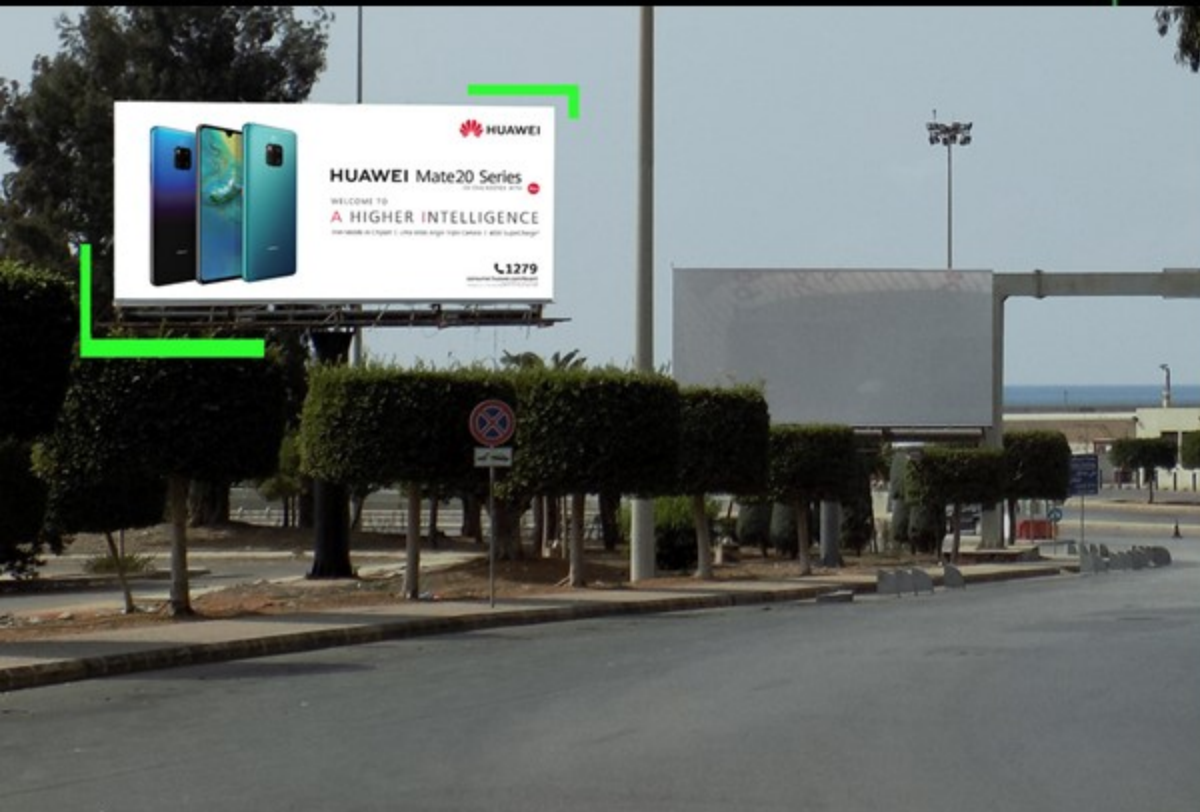

MINIPOLE AF1

Airport Entrance- First Panel
W: 8m x H: 4m
Rate Card: \$6,500

Technical Specs

File Format: PDF or PSD
Resolution: 300 dpi
10% scale of the real size